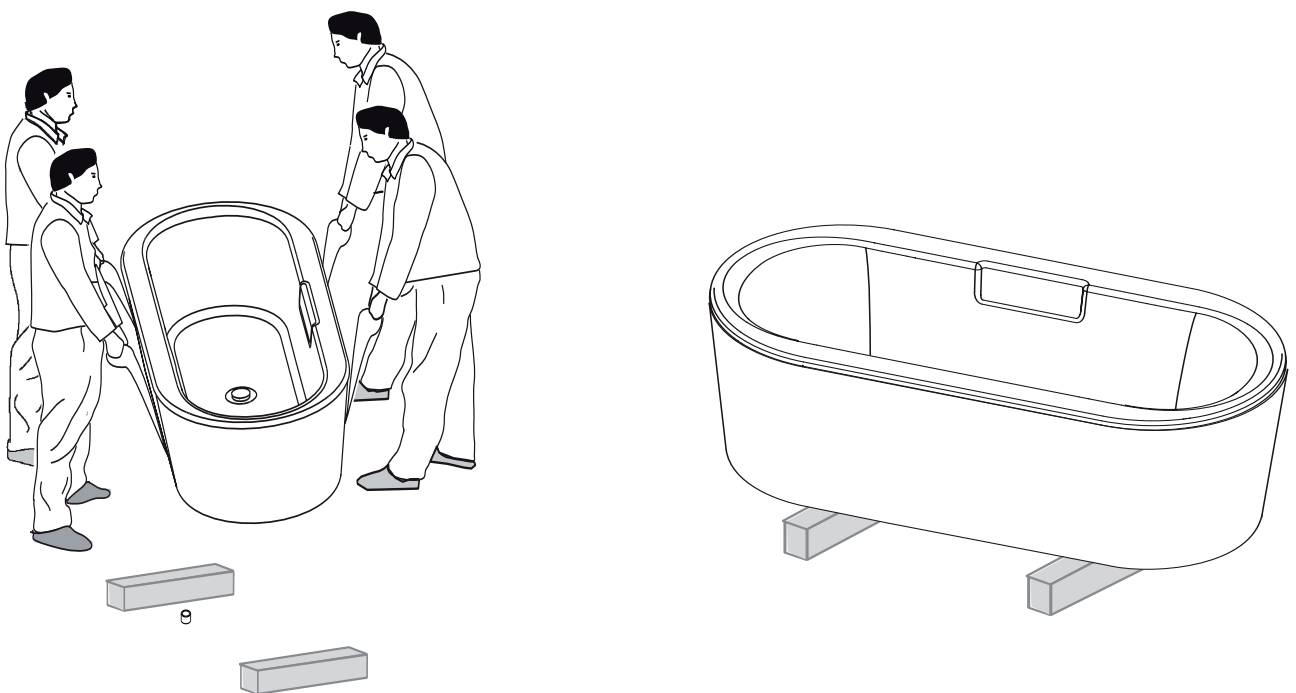

1

2

3

4

6

| REP | Nomenclature | Code |
|-----|---|-----------|
| 1 | Plaque chromée TP Volute Overflow chrome cover | EWA755-CP |
| 2 | Clapet chromé pop up Pop up drain chrome cover | EWA756-CP |
| 3 | Corps de bonde Body drain | RWA754NF |