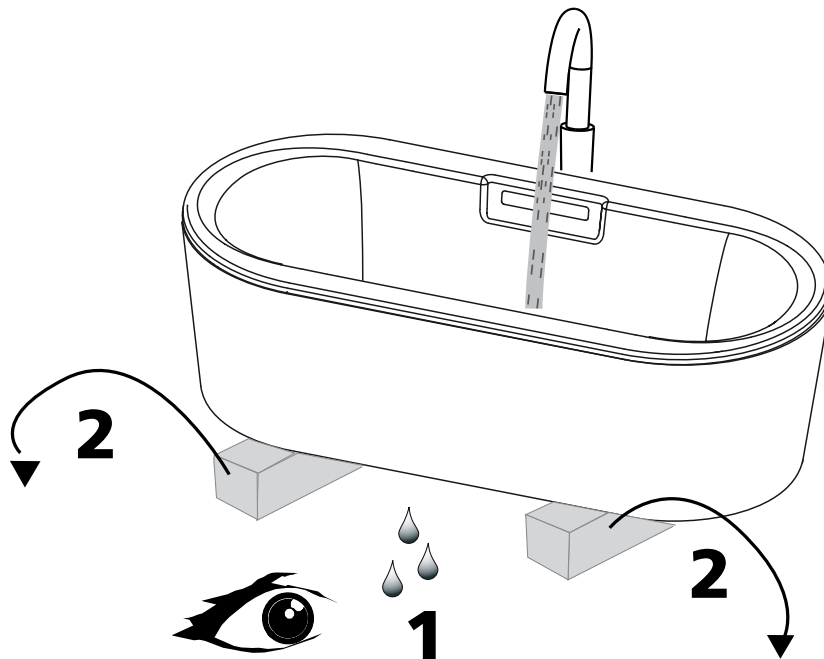

1

2

3

4

6

| REP | Nomenclature | Code |
|-----|---|-----------|
| 1 | Plaque chromée TP Volute Overflow chrome cover | EWA755-CP |
| 2 | Clapet chromé pop up Pop up drain chrome cover | EWA756-CP |
| 3 | Corps de bonde Body drain | RWA754NF |