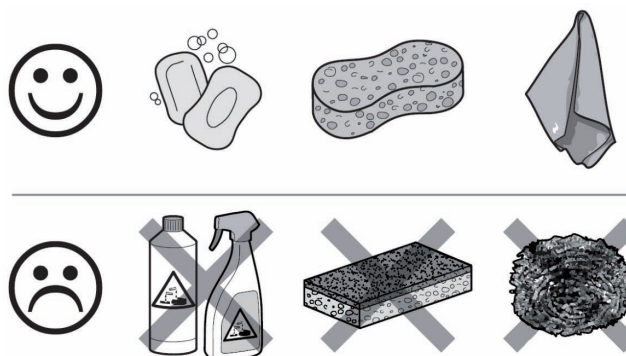

1

2

3

4

6

| REP | Nomenclature | Code |
|-----|---|-----------|
| 1 | Plaque chromée TP Volute Overflow chrome cover | EWA755-CP |
| 2 | Clapet chromé pop up Pop up drain chrome cover | EWA756-CP |
| 3 | Corps de bonde Body drain | RWA754NF |