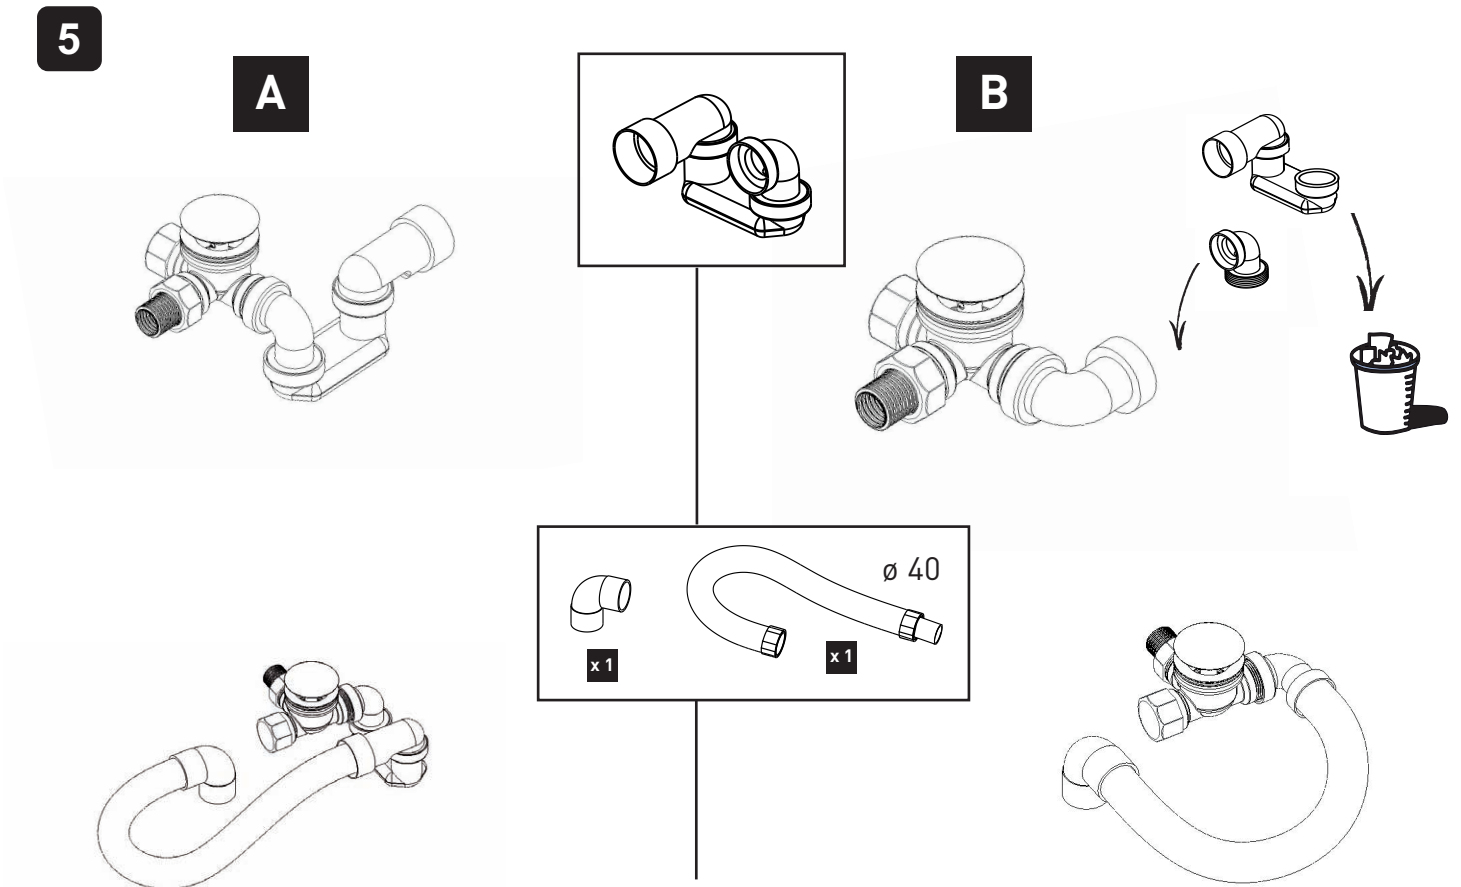

1

2

3

4

6

| REP | Nomenclature | Code |
|-----|---|-----------|
| 1 | Plaque chromée TP Volute Overflow chrome cover | EWA755-CP |
| 2 | Clapet chromé pop up Pop up drain chrome cover | EWA756-CP |
| 3 | Corps de bonde Body drain | RWA754NF |