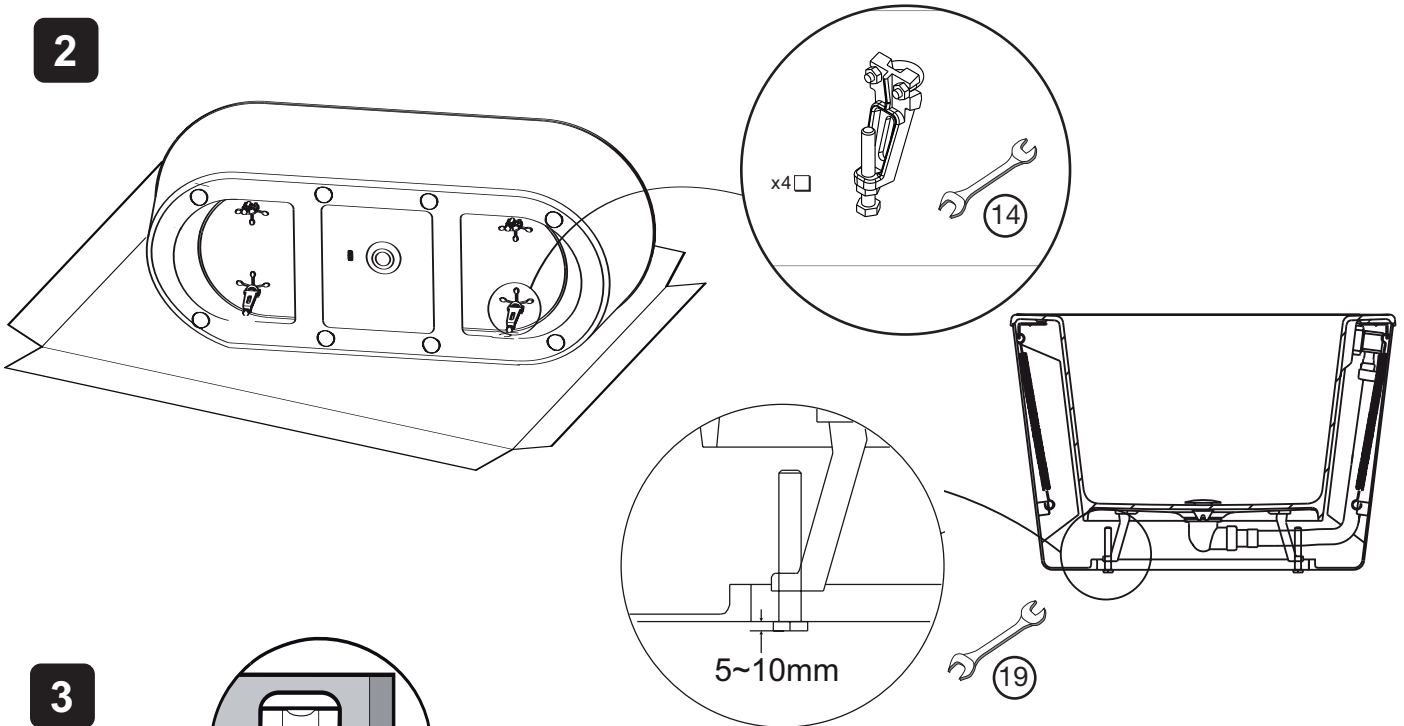

1

2

3

4

6

| REP | Nomenclature | Code |
|-----|---|-----------|
| 1 | Plaque chromée TP Volute Overflow chrome cover | EWA755-CP |
| 2 | Clapet chromé pop up Pop up drain chrome cover | EWA756-CP |
| 3 | Corps de bonde Body drain | RWA754NF |