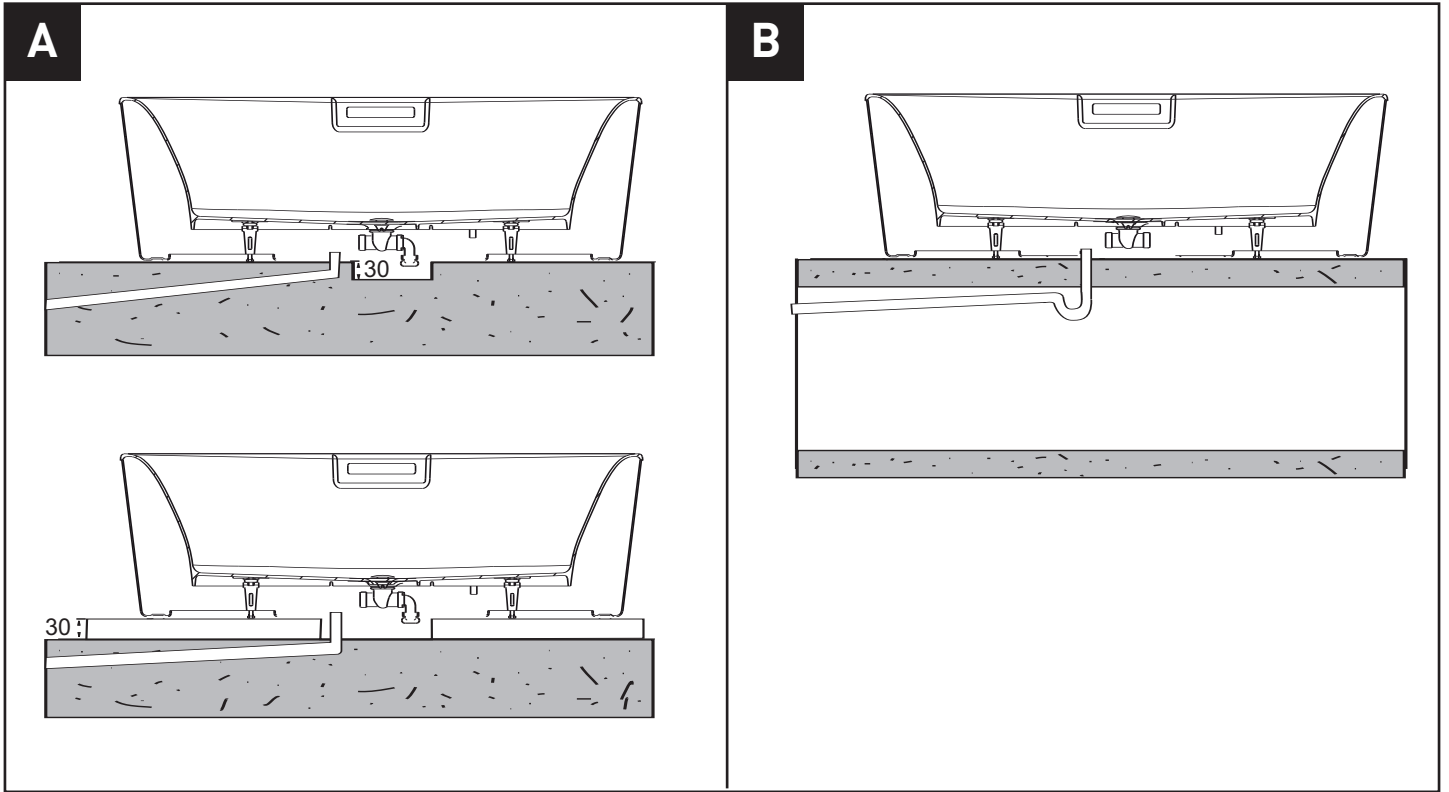

1

2

3

4

6

| REP | Nomenclature | Code |
|-----|---|-----------|
| 1 | Plaque chromée TP Volute Overflow chrome cover | EWA755-CP |
| 2 | Clapet chromé pop up Pop up drain chrome cover | EWA756-CP |
| 3 | Corps de bonde Body drain | RWA754NF |