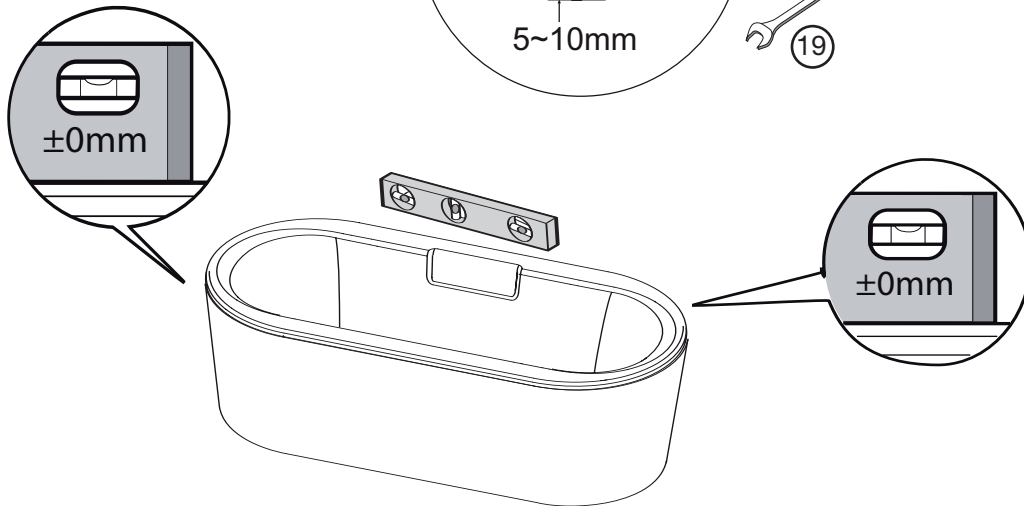

1

2

3

4

6

| REP | Nomenclature | Code |
|-----|---|-----------|
| 1 | Plaque chromée TP Volute Overflow chrome cover | EWA755-CP |
| 2 | Clapet chromé pop up Pop up drain chrome cover | EWA756-CP |
| 3 | Corps de bonde Body drain | RWA754NF |