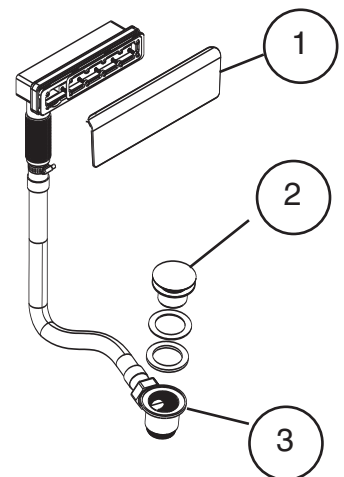

1

2

3

4

6

| REP | Nomenclature | Code |
|-----|---|-----------|
| 1 | Plaque chromée TP Volute Overflow chrome cover | EWA755-CP |
| 2 | Clapet chromé pop up Pop up drain chrome cover | EWA756-CP |
| 3 | Corps de bonde Body drain | RWA754NF |