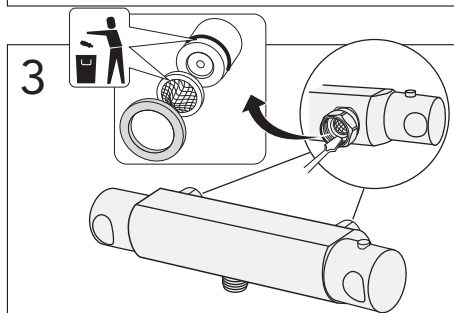

Limit temperature (Max hot)

Service - 150 c-c Cleaning filter

Service - 160 c-c Cleaning filter

Service - 150 c-c

Replacing the filter/ Check valve

Service - 160 c-c

Replacing the filter/ Check valve

→ 2010-09