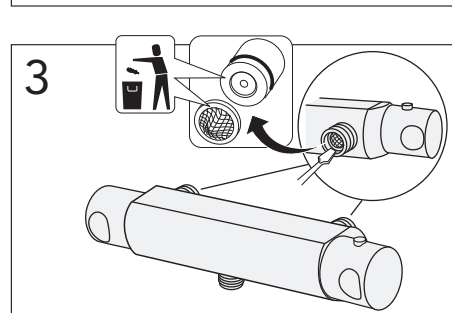

Limit temperature (Max hot)

Service - 150 c-c Cleaning filter

Service - 160 c-c Cleaning filter

Service - 150 c-c

Replacing the filter/ Check valve

Service - 160 c-c

Replacing the filter/ Check valve

→ 2010-09